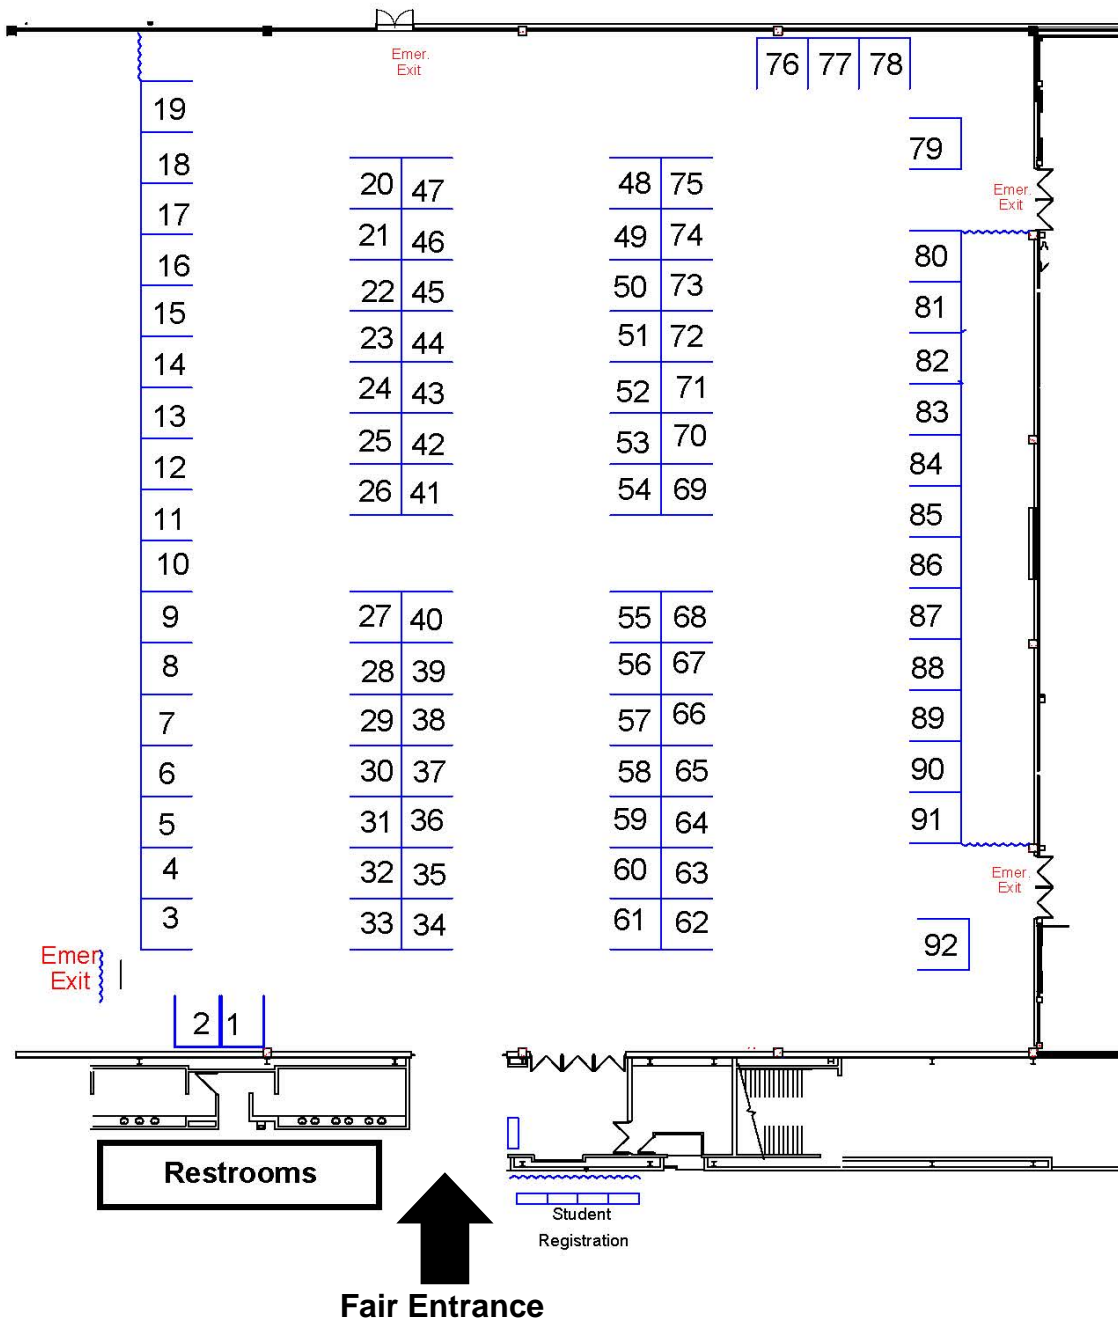

2021 Greenville County College Fair

Bridging the Way to Higher Education!

Monday, September 27 5:30 - 7:30 pm

Seminar from 7:00-7:30 pm
College Admissions: Keeping it in Perspective

← To Seminar Room 102

*Map key is located on reverse side of this page